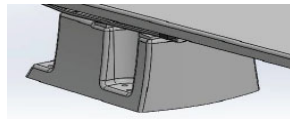

4 BOLT BASE ONLY (14" Pattern)

GPP-DB-4B14-W	NEW 4 BOLT BASE w/ 14" Pattern (for 6' or 8' board) - WHITE w/JIG
GPP-DB-4B14-S	NEW 4 BOLT BASE w/ 14" Pattern (for 6' or 8' board) - SAND w/JIG
GPP-DB-4B14-G	NEW 4 BOLT BASE w/ 14" Pattern (for 6' or 8' board) - GREY w/JIG
GPP-DB-4B14NJ-W	NEW 4 BOLT BASE w/ 14" Pattern (for 6' or 8' board) - WHITE NO JIG
GPP-DB-4B14NJ-S	NEW 4 BOLT BASE w/ 14" Pattern (for 6' or 8' board) - SAND NO JIG
GPP-DB-4B14NJ-G	NEW 4 BOLT BASE w/ 14" Pattern (for 6' or 8' board) - GREY NO JIG