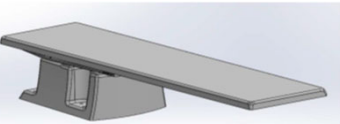

JIGS	
GPP-DB-3J6	3 BOLT JIG (for 6' board base)
GPP-DB-3J8	3 BOLT JIG (for 8' board base)
GPP-DB-4J	4 BOLT JIG for 14" pattern w/ 6" bolts
GPP-DB-4J12	4 BOLT JIG for 12" pattern w/ 6" bolts
GPP-DB-3J6PV-10	3 BOLT JIG (for 6' board base) for PAVERS w/ 10" bolts
GPP-DB-3J8PV-10	3 BOLT JIG (for 8' board base) for PAVERS w/ 10" bolts
GPP-DB-3J6PV	3 BOLT JIG (for 6' board base) for PAVERS
GPP-DB-3J8PV	3 BOLT JIG (for 8' board base) for PAVERS
GPP-DB-4JPV	4 BOLT JIG for PAVERS for 14" pattern w/ 8" bolts
GPP-DB-4JPV-10	4 BOLT JIG for PAVERS for 14" pattern w/ 10" bolts
GPP-DB-4JPV12	4 BOLT JIG for PAVERS for 12" pattern w/ 8" bolts
GPP-DB-4JPV12-10	4 BOLT JIG for PAVERS for 12" pattern w/ 10" bolts
DIVING BOARD & 3 BOLT BASE COMBOS	
GPP-DB-GX6-G-C	6' GREY DIVING BOARD & BASE w/JIG
GPP-DB-GX6-S-C	6' SAND DIVING BOARD & BASE w/JIG
GPP-DB-GX6-W-C	6' WHITE DIVING BOARD & BASE w/JIG
GPP-DB-GX8-G-C	8' GREY DIVING BOARD & BASE w/JIG
GPP-DB-GX8-S-C	8' SAND DIVING BOARD & BASE w/JIG
GPP-DB-GX8-W-C	8' WHITE DIVING BOARD & BASE w/JIG
DIVING BOARD & 4 BOLT BASE COMBOS	
GPP-DB-GX8-W-4B12-C	8' GX8 WHITE DIVING BOARD & WHITE 4 BOLT 12" BASE W/ JIG & WHITE SPRING KIT
GPP-DB-GX8-G-4B12-C	8' GX8 GREY DIVING BOARD & GREY 4 BOLT 12" BASE W/ JIG & GREY SPRING KIT
GPP-DB-GX8-S-4B12-C	8' GX8 SAND DIVING BOARD & SAND 4 BOLT 12" BASE W/ JIG & SAND SPRING KIT
GPP-DB-GX6-W-4B12-C	6' GX8 WHITE DIVING BOARD & WHITE 4 BOLT 12" BASE W/ JIG & WHITE SPRING KIT
GPP-DB-GX6-G-4B12-C	6' GX8 GREY DIVING BOARD & GREY 4 BOLT 12" BASE W/ JIG & GREY SPRING KIT
GPP-DB-GX6-S-4B12-C	6' GX8 SAND DIVING BOARD & SAND 4 BOLT 12" BASE W/ JIG & SAND SPRING KIT
GPP-DB-GX8-W-4B14-C	8' GX8 WHITE DIVING BOARD & NEW WHITE 4 BOLT 14" BASE W/ JIG & WHITE SPRING KIT
GPP-DB-GX8-G-4B14-C	8' GX8 GREY DIVING BOARD & NEW GREY 4 BOLT 14" BASE W/ JIG & GREY SPRING KIT
GPP-DB-GX8-S-4B14-C	8' GX8 SAND DIVING BOARD & NEW SAND 4 BOLT 14" BASE W/ JIG & SAND SPRING KIT
GPP-DB-GX6-W-4B14-C	6' GX8 WHITE DIVING BOARD & NEW WHITE 4 BOLT 14" BASE W/ JIG & WHITE SPRING KIT
GPP-DB-GX6-G-4B14-C	6' GX8 GREY DIVING BOARD & NEW GREY 4 BOLT 14" BASE W/ JIG & GREY SPRING KIT
GPP-DB-GX6-S-4B14-C	6' GX8 SAND DIVING BOARD & NEW SAND 4 BOLT 14" BASE W/ JIG & SAND SPRING KIT
3 BOLT BASE (24" Hole Pattern)	
GPP-DB-3B8NJ-24-W	3 BOLT BASE (for 8' board with 24" spread) - WHITE NO JIG
GPP-DB-3B8NJ-24-S	3 BOLT BASE (for 8' board with 24" spread) - SAND NO JIG
GPP-DB-3B8NJ-24-G	3 BOLT BASE (for 8' board with 24" spread) - GREY NO JIG