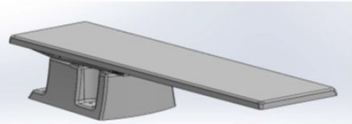

U BASE

GPP-DB-UB18-SS	U FRAME BASE 18" POLISHED STAINLESS STEEL
GPP-DB-UB24-SS	U FRAME BASE 24" POLISHED STAINLESS STEEL

JIGS	
GPP-DB-3J6	3 BOLT JIG (for 6' board base)
GPP-DB-3J8	3 BOLT JIG (for 8' board base)
GPP-DB-4J	4 BOLT JIG for 14" pattern w/ 6" bolts
GPP-DB-4J12	4 BOLT JIG for 12" pattern w/ 6" bolts
GPP-DB-3J6PV-10	3 BOLT JIG (for 6' board base) for PAVERS w/ 10" bolts
GPP-DB-3J8PV-10	3 BOLT JIG (for 8' board base) for PAVERS w/ 10" bolts
GPP-DB-3J6PV	3 BOLT JIG (for 6' board base) for PAVERS
GPP-DB-3J8PV	3 BOLT JIG (for 8' board base) for PAVERS
GPP-DB-4JPV	4 BOLT JIG for PAVERS for 14" pattern w/ 8" bolts
GPP-DB-4JPV-10	4 BOLT JIG for PAVERS for 14" pattern w/ 10" bolts
GPP-DB-4JPV12	4 BOLT JIG for PAVERS for 12" pattern w/ 8" bolts
GPP-DB-4JPV12-10	4 BOLT JIG for PAVERS for 12" pattern w/ 10" bolts
DIVING BOARD & 3 BOLT BASE COMBOS	
GPP-DB-GX6-G-C	6' GREY DIVING BOARD & BASE w/JIG
GPP-DB-GX6-S-C	6' SAND DIVING BOARD & BASE w/JIG
GPP-DB-GX6-W-C	6' WHITE DIVING BOARD & BASE w/JIG
GPP-DB-GX8-G-C	8' GREY DIVING BOARD & BASE w/JIG
GPP-DB-GX8-S-C	8' SAND DIVING BOARD & BASE w/JIG
GPP-DB-GX8-W-C	8' WHITE DIVING BOARD & BASE w/JIG
DIVING BOARD & 4 BOLT BASE COMBOS	
GPP-DB-GX8-W-4B12-C	8' GX8 WHITE DIVING BOARD & WHITE 4 BOLT 12" BASE W/ JIG & WHITE SPRING KIT
GPP-DB-GX8-G-4B12-C	8' GX8 GREY DIVING BOARD & GREY 4 BOLT 12" BASE W/ JIG & GREY SPRING KIT
GPP-DB-GX8-S-4B12-C	8' GX8 SAND DIVING BOARD & SAND 4 BOLT 12" BASE W/ JIG & SAND SPRING KIT
GPP-DB-GX6-W-4B12-C	6' GX8 WHITE DIVING BOARD & WHITE 4 BOLT 12" BASE W/ JIG & WHITE SPRING KIT
GPP-DB-GX6-G-4B12-C	6' GX8 GREY DIVING BOARD & GREY 4 BOLT 12" BASE W/ JIG & GREY SPRING KIT
GPP-DB-GX6-S-4B12-C	6' GX8 SAND DIVING BOARD & SAND 4 BOLT 12" BASE W/ JIG & SAND SPRING KIT
GPP-DB-GX8-W-4B14-C	8' GX8 WHITE DIVING BOARD & NEW WHITE 4 BOLT 14" BASE W/ JIG & WHITE SPRING KIT
GPP-DB-GX8-G-4B14-C	8' GX8 GREY DIVING BOARD & NEW GREY 4 BOLT 14" BASE W/ JIG & GREY SPRING KIT
GPP-DB-GX8-S-4B14-C	8' GX8 SAND DIVING BOARD & NEW SAND 4 BOLT 14" BASE W/ JIG & SAND SPRING KIT
GPP-DB-GX6-W-4B14-C	6' GX8 WHITE DIVING BOARD & NEW WHITE 4 BOLT 14" BASE W/ JIG & WHITE SPRING KIT
GPP-DB-GX6-G-4B14-C	6' GX8 GREY DIVING BOARD & NEW GREY 4 BOLT 14" BASE W/ JIG & GREY SPRING KIT
GPP-DB-GX6-S-4B14-C	6' GX8 SAND DIVING BOARD & NEW SAND 4 BOLT 14" BASE W/ JIG & SAND SPRING KIT
3 BOLT BASE (24" Hole Pattern)	
GPP-DB-3B8NJ-24-W	3 BOLT BASE (for 8' board with 24" spread) - WHITE NO JIG
GPP-DB-3B8NJ-24-S	3 BOLT BASE (for 8' board with 24" spread) - SAND NO JIG
GPP-DB-3B8NJ-24-G	3 BOLT BASE (for 8' board with 24" spread) - GREY NO JIG