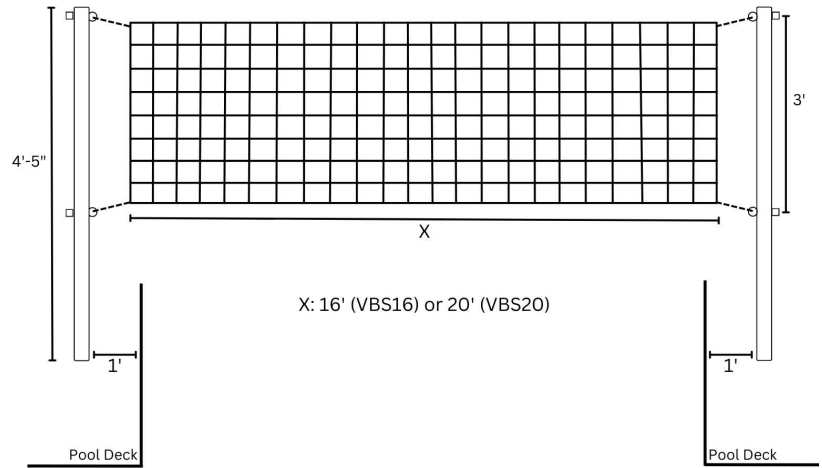

Volleyball Game™

- 304 stainless steel construction & 1.9" OD
- Includes net, water volleyball, needle, & matching escutcheons
- Powder coat and marine grade options are salt water friendly
- Available in 16' or 20' competition quality adjustable nets

Polished

White

Sand

Global Grey

Copper Vein

Silver Vein

Part Numbers	Descriptions
GPPOTE-VBS16-SS	16' Volleyball Set Polished Poles
GPPOTE-VBS16-WH	16' Volleyball Set White Poles
GPPOTE-VBS16-SD	16' Volleyball Set Sand Poles
GPPOTE-VBS16-GR	16' Volleyball Set Global Grey Poles
GPPOTE-VBS16-CV	16' Volleyball Set Copper Vein Poles
GPPOTE-VBS16-SV	16' Volleyball Set Silver Vein Poles
GPPOTE-A-6S	6" Anchor (Set of 2)

Part numbers indicate 16' net. For 20' net, replace "VBS16" with "VBS20".
 Can be upgraded to Marine Grade 316. When ordering, add "-M" following the color code.

Anchor not included.