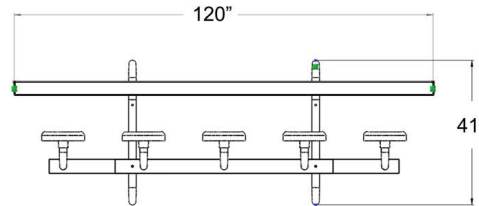

# 5 Seat Swim-up Bar™

- 304 stainless steel construction with powder coat finish
- Salt water friendly
- Adjustable seat heights
- Easily bolts together
- Can be placed in new or existing anchors
- Available in two color options

### Frame Color Options

Silver Vein

Copper Vein

\*Actual colors may vary

Part Numbers	Descriptions
GPPOTE-5ST-SV	5 Seat Swim-Up Bar Silver Vein Frame - Granite Grey Top
GPPOTE-5ST-CV	5 Seat Swim-Up Bar Copper Vein Frame - Granite Sand Top
GPPOTE-A4C20	4" Double Socket Anchor on 20" Channel