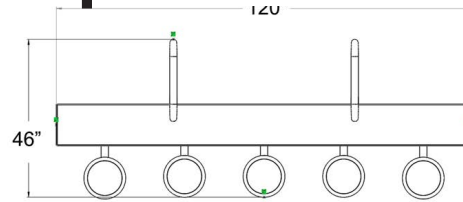

# 5 Seat Swim-up Bar™

- 304 stainless steel construction with powder coat finish
- Salt water friendly
- Adjustable seat heights
- Easily bolts together
- Can be placed in new or existing anchors
- Available in two color options

### Frame Color Options

Silver Vein

Copper Vein

\*Actual colors may vary

Part Numbers	Descriptions
GPPOTE-5ST-SV	5 Seat Swim-Up Bar Silver Vein Frame - Granite Grey Top
GPPOTE-5ST-CV	5 Seat Swim-Up Bar Copper Vein Frame - Granite Sand Top
GPPOTE-A4C20	4" Double Socket Anchor on 20" Channel