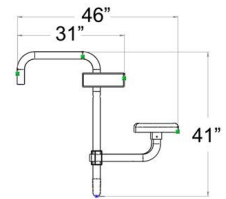

# 5 Seat Swim-up Bar™

- 304 stainless steel construction with powder coat finish
- Salt water friendly
- Adjustable seat heights
- Easily bolts together
- Can be placed in new or existing anchors
- Available in two color options

### Frame Color Options

Silver Vein

Copper Vein

\*Actual colors may vary

Part Numbers	Descriptions
GPPOTE-5ST-SV	5 Seat Swim-Up Bar Silver Vein Frame - Granite Grey Top
GPPOTE-5ST-CV	5 Seat Swim-Up Bar Copper Vein Frame - Granite Sand Top
GPPOTE-A4C20	4" Double Socket Anchor on 20" Channel