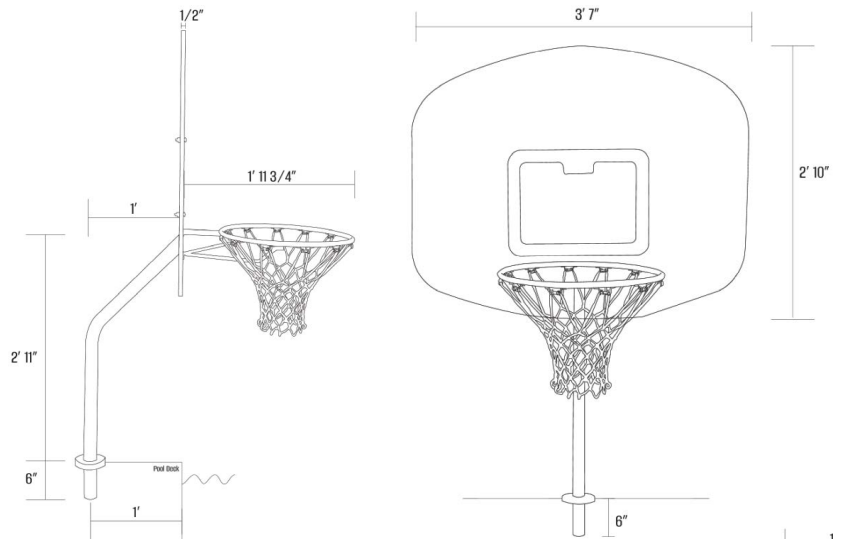

HD BASKETBALL GAME™

- 304 stainless steel construction & 1.9" OD
- Includes net, basketball, needle, & matching escutcheons
- 304 stainless rim with support brace
- Etched acrylic backboard square and logo
- Acrylic backboard
- 18" Dark Navy Powder Coated Rim
- Powder coat options are salt water friendly
- 12" offset

Polished

White

Sand

Copper Vein

Silver Vein

PART NUMBER	DESCRIPTION
GPPOTE-HDBB-SS	HD Basketball Polished Frame
GPPOTE-HDBB-WH	HD Basketball White Frame
GPPOTE-HDBB-SD	HD Basketball Sand Frame
GPPOTE-HDBB-CV	HD Basketball Copper Vein Frame
GPPOTE-HDBB-SV	HD Basketball Silver Vein Frame
GPPOTEAGS	6" Anchor