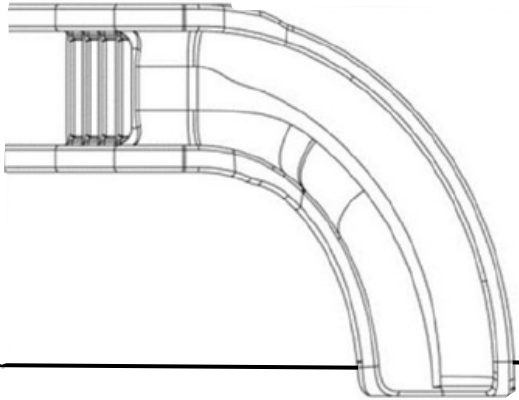

Splash

Right Hand
Orientation
Only

SLIDE
ENTRANCE

POOL DECK

WATER