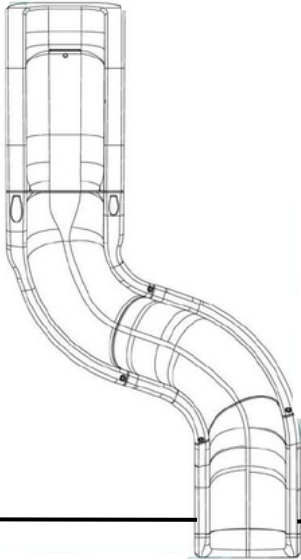

SLIDE
ENTRANCE

RT 15

Left Hand
Orientation

POOL DECK

WATER

RT 15

SLIDE

ENTRANCE

Right Hand
Orientation

POOL DECK

WATER