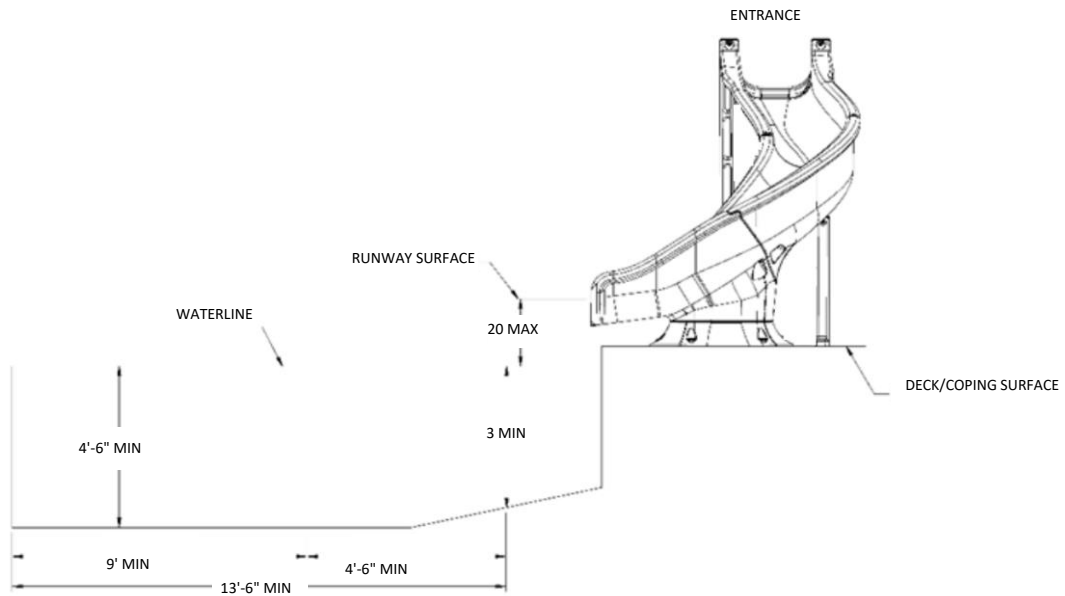

SW17 Water Safety Envelope

Global Pool Products
1330 Pigeon Rd
Bad Axe, MI 48413
P: 989-269-5900 TF: 866-712-0606
Fax: 989-269-5902

The information contained in this document is proprietary and confidential to Global Pool Products and not to be reproduced without written consent from Global Pool Products

www.global-poolproducts.com