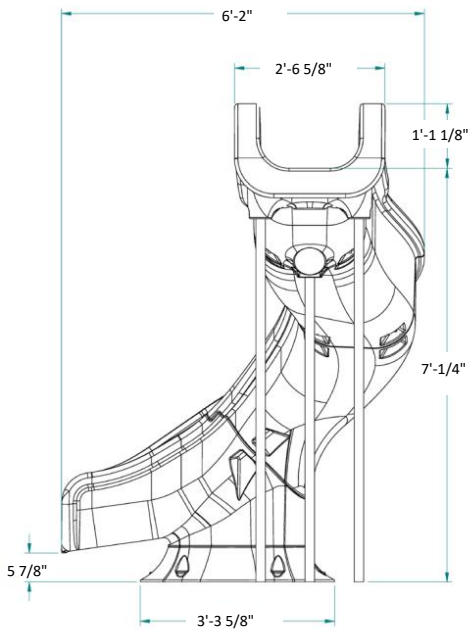

SW17 Slide Specifications

Product Numbers and Shipping Weights:

Model Number	Description	Shipping Weights
GPPSSW17-GREY-R	SW17 – Grey Granite Right	505 lbs (229.1 kg)
GPPSSW17-SAND-R	SW17 – Sandstone Granite Right	505 lbs (229.1 kg)
GPPSSW17-GREY-L	SW17 – Grey Granite Left	505 lbs (229.1 kg)
GPPSSW17-SAND-L	SW17 – Sandstone Granite Left	505 lbs (229.1 kg)
GPPSSW17-GREY-R-LED	SW17 – Grey Granite Right w/ Flume Light Pkg	515 lbs (233.6 kg)
GPPSSW17-SAND-R-LED	SW17 – Sandstone Granite Right w/ Flume Light Pkg	515 lbs (233.6 kg)
GPPSSW17-GREY-L-LED	SW17 – Grey Granite Left w/ Flume Light Pkg	515 lbs (233.6 kg)
GPPSSW17-SAND-L-LED	SW17 – Sandstone Granite Left w/ Flume Light Pkg	515 lbs (233.6 kg)

Utilization:

The SW17 is intended for in-ground residential swimming pools only. Our multi-point anchoring system allows the SW17 to accommodate most geographical regions. The slide is rated for a maximum of 300 lb. (136 kg) for its riders.

Specifications:

- § The slide runway has a twenty-three (23) inch wide seating area made of a thick, durable roto-molded plastic.
- § Water is delivered with a 1" PVC hose to allow maximum water coverage on the flume at 25 gpm.
- § The SW17 is anchored to the pool deck with ½" diameter stainless anchor studs with attaching hardware.

www.global-poolproducts.com

SW17 Slide Specifications

Height: 8' 1 3/4"
 Flume Length: 17' 1"
 Flume Width: 23"
 Required Deck Space:
 13' 1" x 5' 6"

Global Pool Products
 1330 Pigeon Rd
 Bad Axe, MI 48413
 P: 989-269-5900 TF: 866-712-0606
 Fax: 989-269-5902