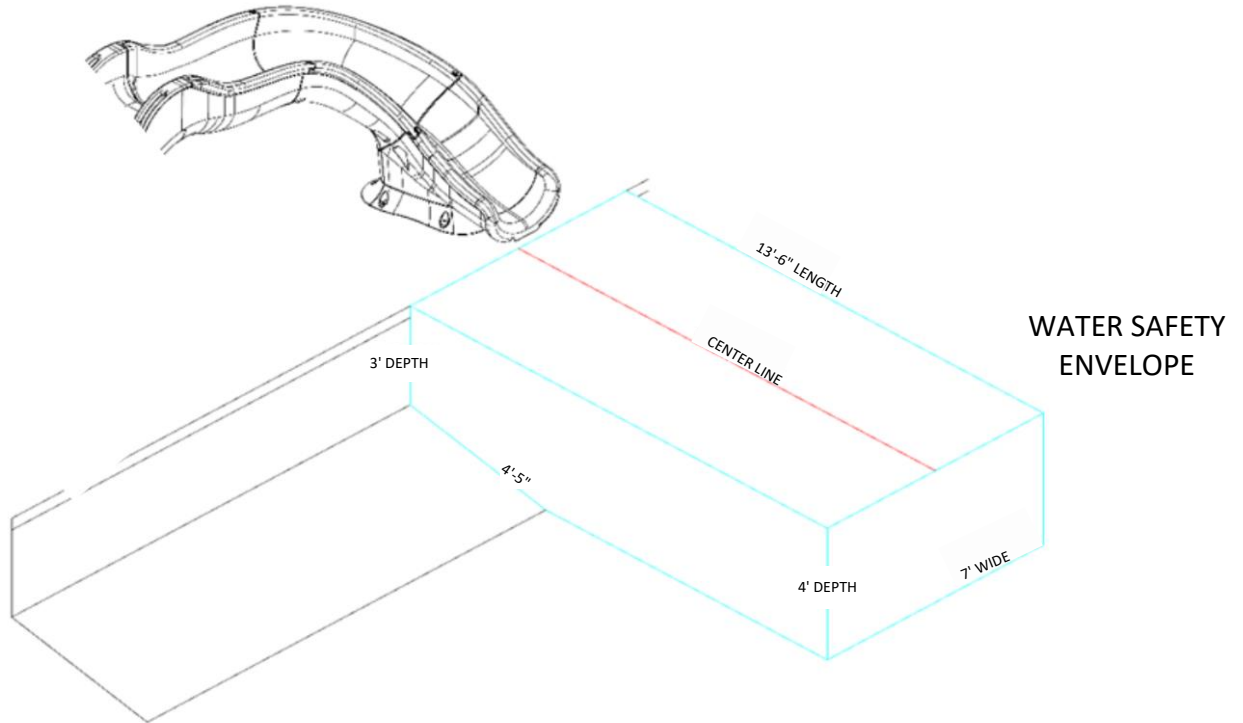

SW17 Water Safety Envelope

Global Pool Products
1330 Pigeon Rd
Bad Axe, MI 48413
P: 989-269-5900 TF: 866-712-0606
Fax: 989-269-5902

The information contained in this document is proprietary and confidential to Global Pool Products and not to be reproduced without written consent from Global Pool Products

www.global-poolproducts.com