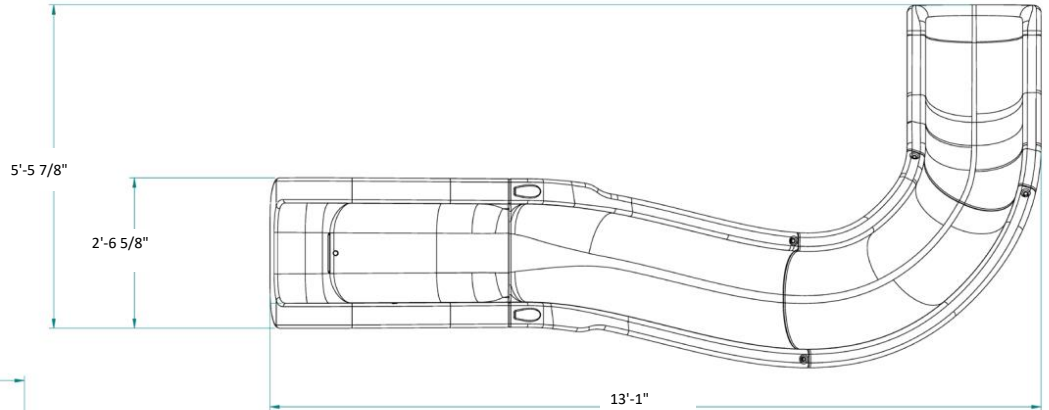

SW17 Slide Specifications

Product Numbers and Shipping Weights:

Model Number	Description	Shipping Weights
GPPSSW17-GREY-R	SW17 – Grey Granite Right	505 lbs (229.1 kg)
GPPSSW17-SAND-R	SW17 – Sandstone Granite Right	505 lbs (229.1 kg)
GPPSSW17-GREY-L	SW17 – Grey Granite Left	505 lbs (229.1 kg)
GPPSSW17-SAND-L	SW17 – Sandstone Granite Left	505 lbs (229.1 kg)
GPPSSW17-GREY-R-LED	SW17 – Grey Granite Right w/ Flume Light Pkg	515 lbs (233.6 kg)
GPPSSW17-SAND-R-LED	SW17 – Sandstone Granite Right w/ Flume Light Pkg	515 lbs (233.6 kg)
GPPSSW17-GREY-L-LED	SW17 – Grey Granite Left w/ Flume Light Pkg	515 lbs (233.6 kg)
GPPSSW17-SAND-L-LED	SW17 – Sandstone Granite Left w/ Flume Light Pkg	515 lbs (233.6 kg)

Utilization:

The SW17 is intended for in-ground residential swimming pools only. Our multi-point anchoring system allows the SW17 to accommodate most geographical regions. The slide is rated for a maximum of 300 lb. (136 kg) for its riders.

Specifications:

- § The slide runway has a twenty-three (23) inch wide seating area made of a thick, durable roto-molded plastic.
- § Water is delivered with a 1" PVC hose to allow maximum water coverage on the flume at 25 gpm.
- § The SW17 is anchored to the pool deck with ½" diameter stainless anchor studs with attaching hardware.

www.global-poolproducts.com

SW17 Slide Specifications

Height: 8' 1 3/4"
 Flume Length: 17' 1"
 Flume Width: 23"
 Required Deck Space:
 13' 1" x 5' 6"

Global Pool Products
 1330 Pigeon Rd
 Bad Axe, MI 48413
 P: 989-269-5900 TF: 866-712-0606
 Fax: 989-269-5902