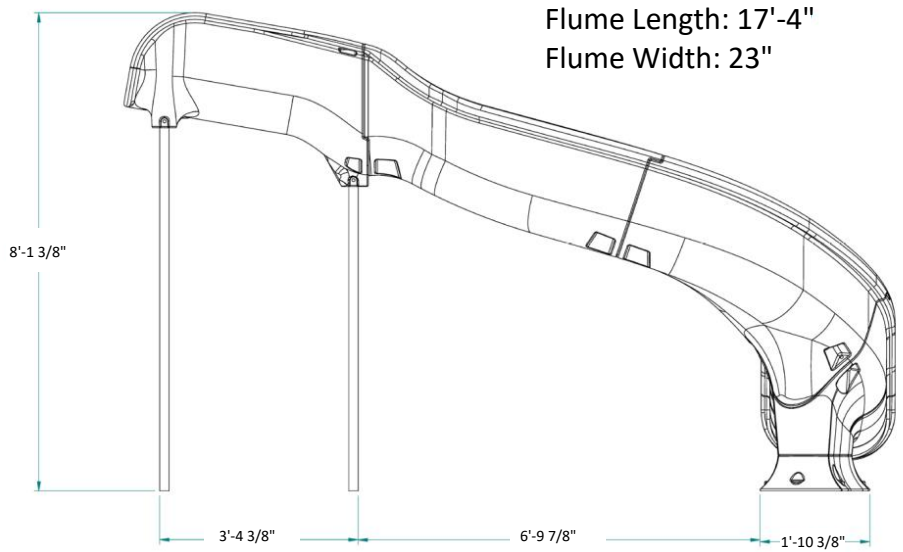

SW17 Slide Specifications

Product Numbers and Shipping Weights:

Model Number	Description	Shipping Weights
GPPSSW17-GREY-R	SW17 – Grey Granite Right	505 lbs (229.1 kg)
GPPSSW17-SAND-R	SW17 – Sandstone Granite Right	505 lbs (229.1 kg)
GPPSSW17-GREY-L	SW17 – Grey Granite Left	505 lbs (229.1 kg)
GPPSSW17-SAND-L	SW17 – Sandstone Granite Left	505 lbs (229.1 kg)
GPPSSW17-GREY-R-LED	SW17 – Grey Granite Right w/ Flume Light Pkg	515 lbs (233.6 kg)
GPPSSW17-SAND-R-LED	SW17 – Sandstone Granite Right w/ Flume Light Pkg	515 lbs (233.6 kg)
GPPSSW17-GREY-L-LED	SW17 – Grey Granite Left w/ Flume Light Pkg	515 lbs (233.6 kg)
GPPSSW17-SAND-L-LED	SW17 – Sandstone Granite Left w/ Flume Light Pkg	515 lbs (233.6 kg)

Utilization:

The SW17 is intended for in-ground residential swimming pools only. Our multi-point anchoring system allows the SW17 to accommodate most geographical regions. The slide is rated for a maximum of 300 lb. (136 kg) for its riders.

Specifications:

- § The slide runway has a twenty-three (23) inch wide seating area made of a thick, durable roto-molded plastic.
- § Water is delivered with a 1" PVC hose to allow maximum water coverage on the flume at 25 gpm.
- § The SW17 is anchored to the pool deck with ½" diameter stainless anchor studs with attaching hardware.

www.global-poolproducts.com

SW17 Slide Specifications

Height: 8' 1 3/4"
 Flume Length: 17' 1"
 Flume Width: 23"
 Required Deck Space:
 13' 1" x 5' 6"

Global Pool Products
 1330 Pigeon Rd
 Bad Axe, MI 48413
 P: 989-269-5900 TF: 866-712-0606
 Fax: 989-269-5902