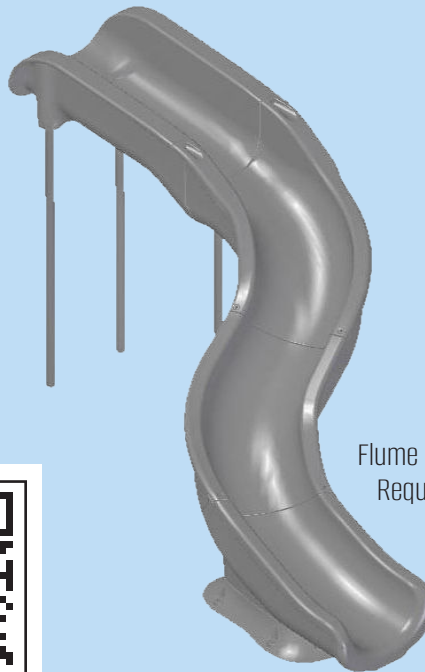

### SW17™

Height: 8' 1 3/4"  
Flume Length: 17' 1" Flume Width: 23"  
Required Deck Space: 5' 6" x 13' 1"  
Weight Limit: 300

### Product Features

- Roto-Molded, Modern Design
- Water Delivery System: 1" Plumbing
- Optional LED Flume Lighting
- Salt Water Friendly
- Finished Exterior
- Packaged for Easy Shipping
- Easy Assembly