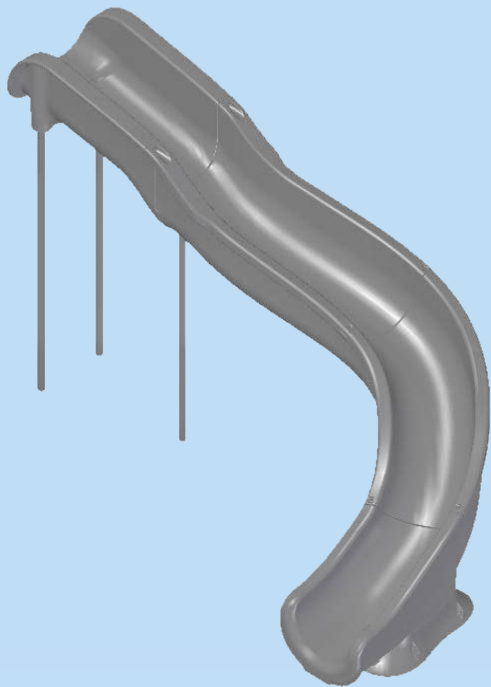

# LANDSCAPE POOL SLIDES

[www.global-poolproducts.com](http://www.global-poolproducts.com)

1-866-712-0606

LIFTS

BARS

GAMES

RAILS & LADDERS

SLIDES

### SW17™

Height: 8' 1 3/4"  
Flume Length: 17' 1" Flume Width: 23"  
Required Deck Space: 5' 6" x 13' 1"  
Weight Limit: 300

### Product Features

- Roto-Molded, Modern Design
- Water Delivery System: 1" Plumbing
- Optional LED Flume Lighting
- Salt Water Friendly
- Finished Exterior
- Packaged for Easy Shipping
- Easy Assembly