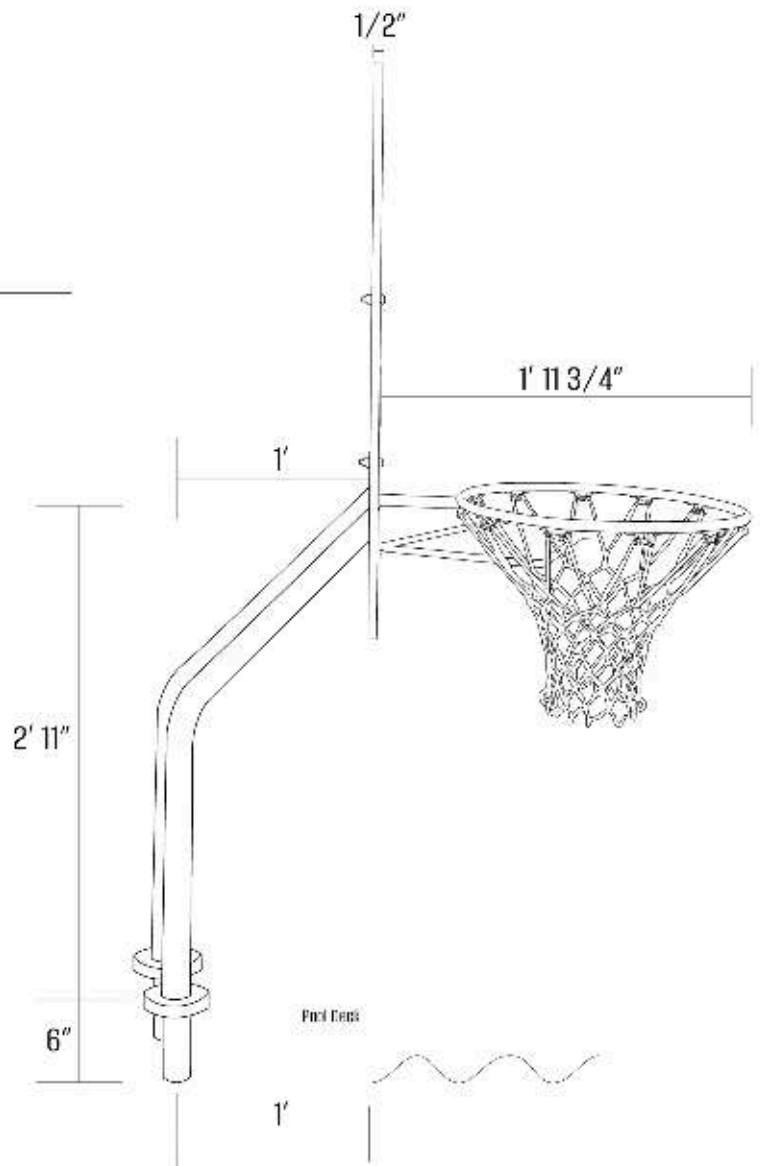

GLOBAL
POOL PRODUCTS

X2 Basketball Game

Product Data and Specifications

- Built from 304 Stainless Steel
- Matching Stainless Steel Escutcheons
- Dual Coated 18" Regulation Rim - Galvanized and Powder Coated
- Acrylic Backboard

- Built from 304 Stainless Steel
- Matching Stainless Steel Escutcheons
- Dual Coated 18" Regulation Rim - Galvanized and Powder Coated
- Acrylic Backboard