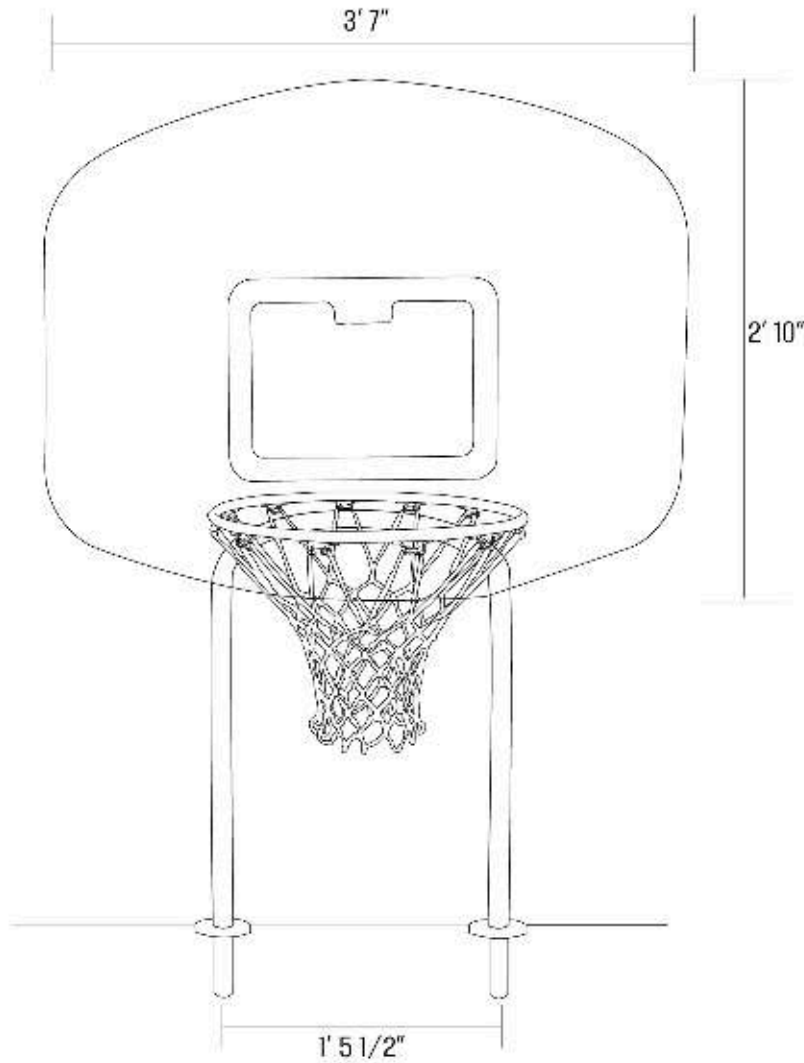

GLOBAL
POOL PRODUCTS

X2 Basketball Game

Product Data and Specifications

- Built from 304 Stainless Steel
- Matching Stainless Steel Escutcheons
- Dual Coated 18" Regulation Rim - Galvanized and Powder Coated
- Acrylic Backboard

- Built from 304 Stainless Steel
- Matching Stainless Steel Escutcheons
- Dual Coated 18" Regulation Rim - Galvanized and Powder Coated
- Acrylic Backboard