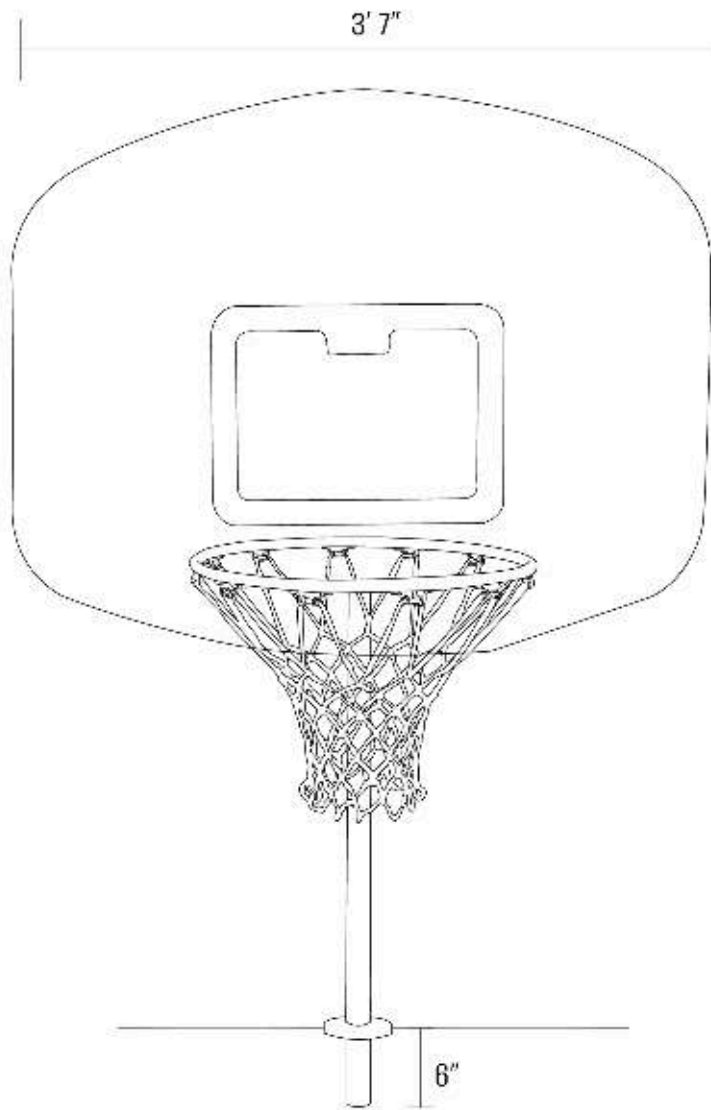

GLOBAL
POOL PRODUCTS

X2 Basketball Game

Product Data and Specifications

- Built from 304 Stainless Steel
- Matching Stainless Steel Escutcheons
- Dual Coated 18" Regulation Rim - Galvanized and Powder Coated
- Acrylic Backboard

- Built from 304 Stainless Steel
- Matching Stainless Steel Escutcheons
- Dual Coated 18" Regulation Rim - Galvanized and Powder Coated
- Acrylic Backboard